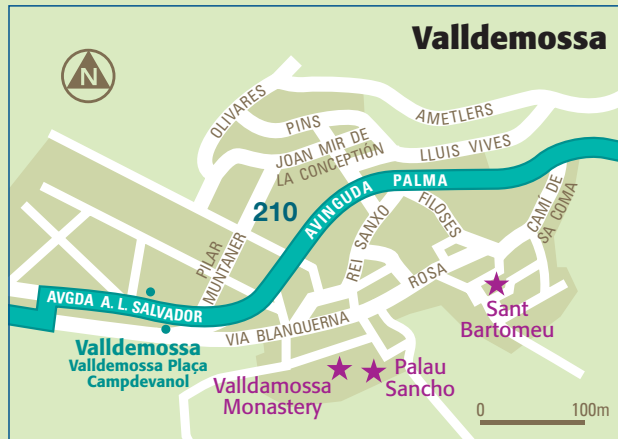

No passenger travel between points on this section. Buses from Valldemossa set down only at stops indicated. Buses to Valldemossa pick-up only from stops indicated.

- Ruta de autobus/Bus stop
- Palma Lafiore
- Encinar
- ★ Aquarium
- 
- 

### Valldemossa

Valldemossa  
Plaça Campdevanol  
La Cartuja  
Village of Stone  
continues to Sóller

Valldemossa

Palma Lafiore  
Glass-blowing Factory  
210  
Palma S' Esglaieta  
Palma Universidad

Palma Cathedral

Palma C/Capitan Salom  
Palma Estación de autobuses  
Palma S' Escorchador  
Palma Ambulatorio Camp Redó Can Capiscol

### Palma

0 2 4 Km

Playa de Palma  
Hotel Linda C/Octavi August (First pick-up to Valldemossa)  
Playa de Palma  
Hotel Miraflores  
Playa de Palma  
Hotel Java  
Playa de Palma  
Hotel Royal Playa  
Playa de Palma  
Megapark  
Playa de Palma  
Hotel Encant S'Arenal, Avda Nacional Almirar (Platja) (Last set down from Valldemossa)